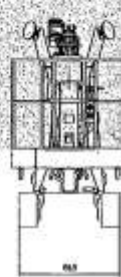

CARATTERISTICHE TECNICHE

TECNICAL FEATURES

CARACTERISTIQUES TECHNIQUES

A =
KG 160
KG 40
Tot Kg 200

B =
KG 80
KG 40
Tot Kg 120

C =
KG 60
Tot Kg 60