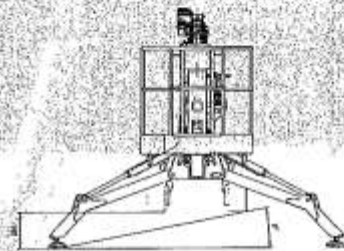

CARATTERISTICHE TECNICHE

TECNICAL FEATURES

CARACTERISTIQUES TECHNIQUES

A =
KG 160
KG 40
Tot Kg 200

B =
KG 80
KG 40
Tot Kg 120

C =
KG 60
Tot Kg 60