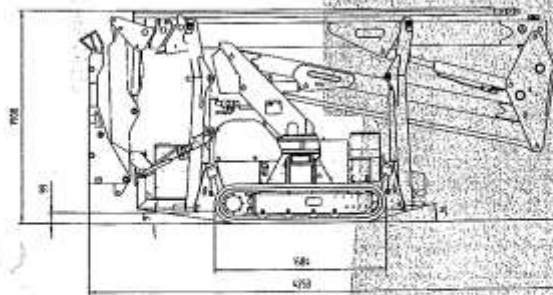

CARATTERISTICHE TECNICHE

TECNICAL FEATURES

CARACTERISTIQUES TECHNIQUES

A =
KG 160
KG 40
Tot Kg 200

B =
KG 80
KG 40
Tot Kg 120

C =
KG 60
Tot Kg 60